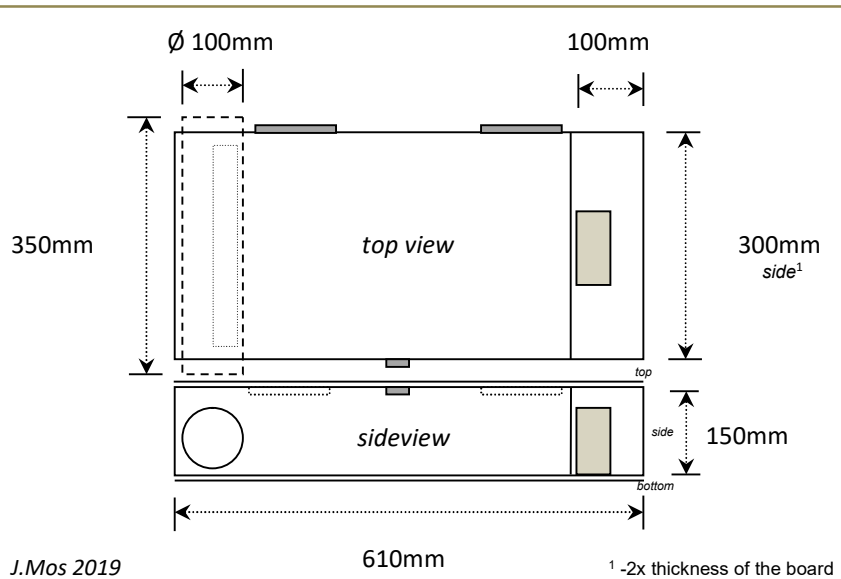

'MOSTELA' CAMERATRAP CONCEPT

Version 2, 14 October 2019

the 'Mostela' out in the field

PVC tracking tube (cut open) en trackplate

J.Mos 2019

cameraholder, aluminium screen with +2 close-up lens

ATTENTION!

This design is based on the *Browning Dark Ops PRO XD*. The use of other cameratypes or brands within this concept can result in less quality recordings.