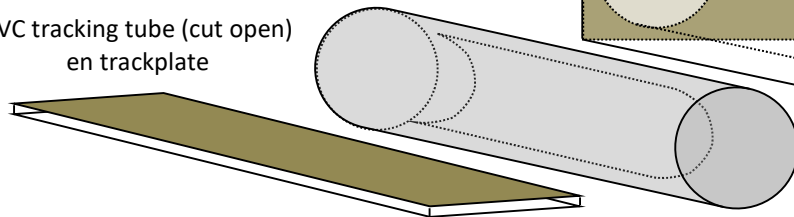

'MOSTELA' CAMERATRAP CONCEPT

Version 2, 14 October 2019

the 'Mostela' out in the field

PVC tracking tube (cut open) en trackplate

J.Mos 2019

cameraholder, aluminium screen with +2 close-up lens

ATTENTION!

This design is based on the *Browning Dark Ops PRO XD*. The use of other cameratypes or brands within this concept can result in less quality recordings.