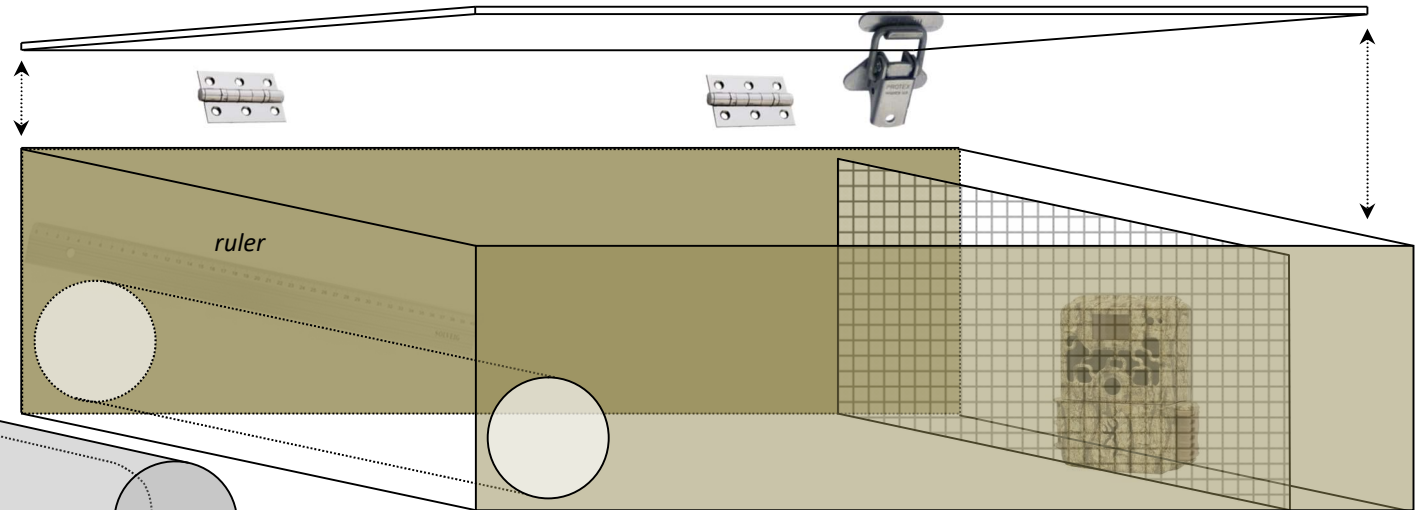

'MOSTELA' CAMERATRAP CONCEPT

Version 2, 14 October 2019

the 'Mostela' out in the field

PVC tracking tube (cut open) en trackplate

J.Mos 2019

cameraholder, aluminium screen with +2 close-up lens

ATTENTION!

This design is based on the *Browning Dark Ops PRO XD*. The use of other cameratypes or brands within this concept can result in less quality recordings.